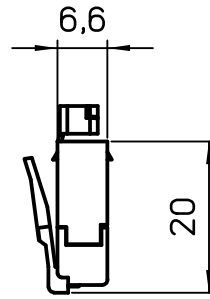

Diritti riservati All rights reserved

Date 06/11/06  
Sign. T.Tedeschi

CX 4E JM  
male connector RJ45 4P cat 5e

Scale  
1:1